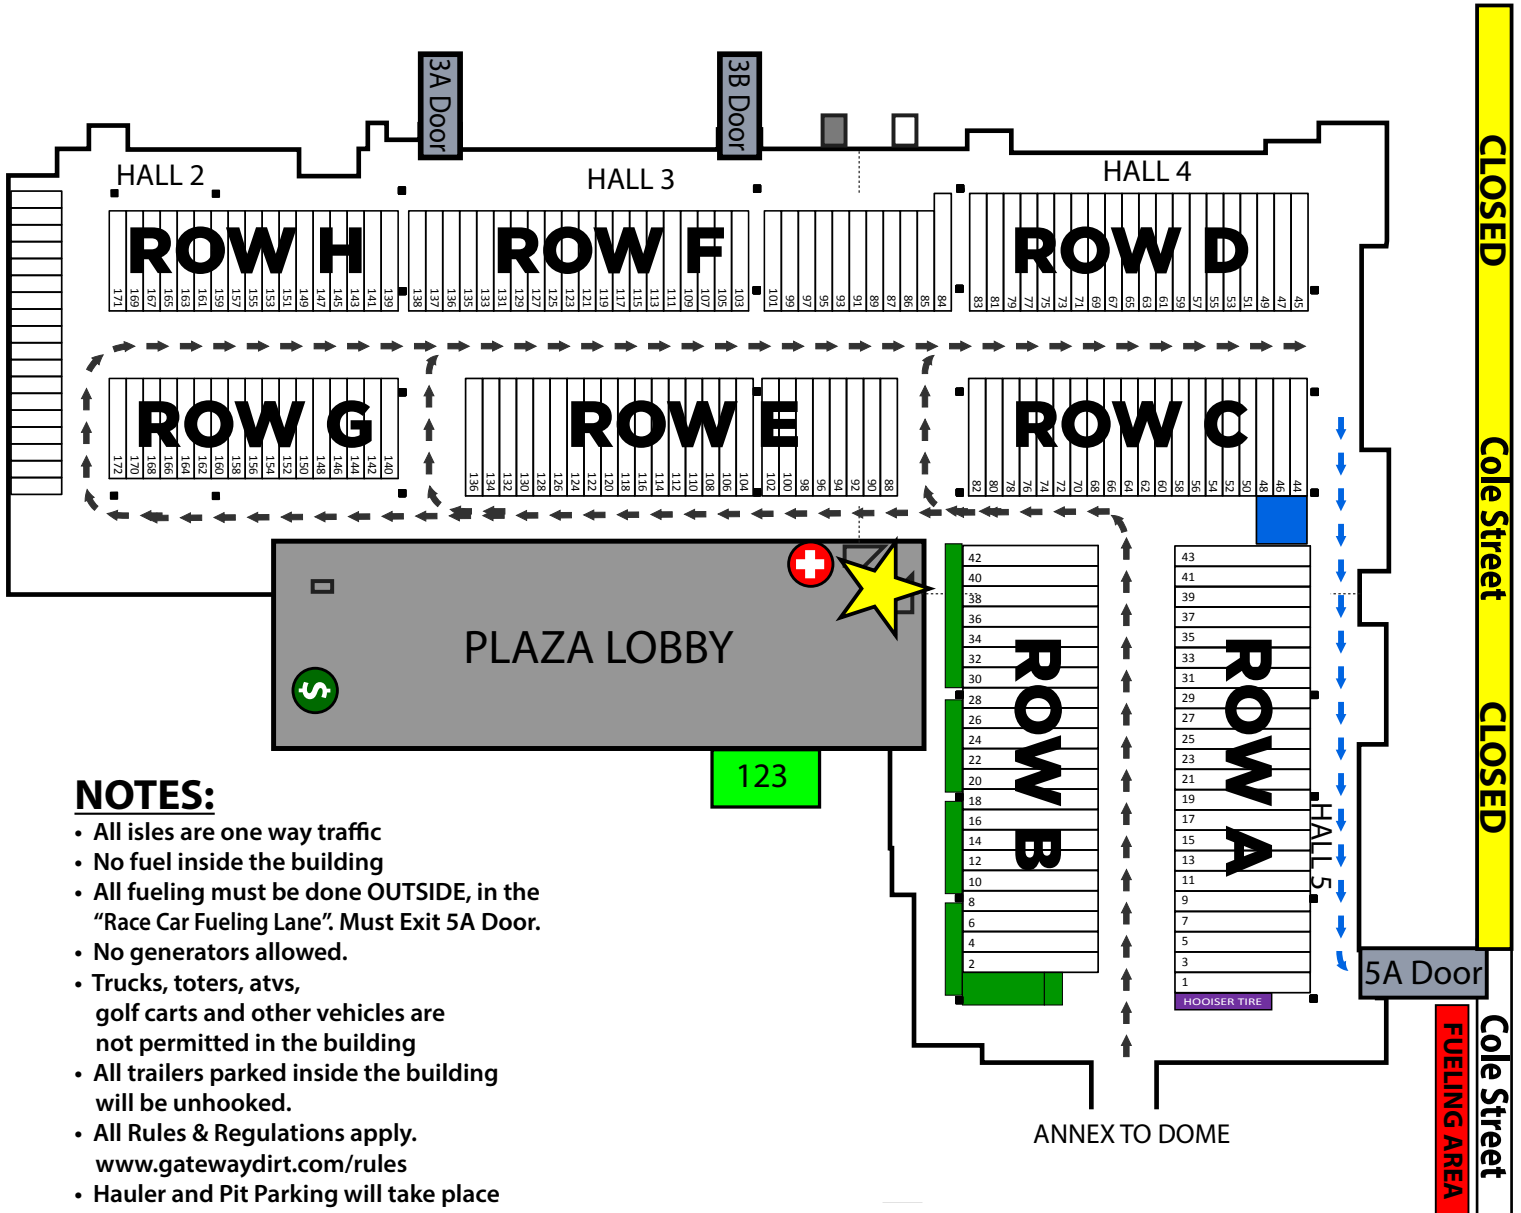

PIT AREA LAYOUT

Tentative and Subject to Change

Dome At America's Center
901 N Broadway, St. Louis, MO 63101
www.gatewaydirt.com

NOTES:

- All isles are one way traffic
- No fuel inside the building
- All fueling must be done OUTSIDE, in the "Race Car Fueling Lane". Must Exit 5A Door.
- No generators allowed.
- Trucks, toters, atvs, golf carts and other vehicles are not permitted in the building
- All trailers parked inside the building will be unhooked.
- All Rules & Regulations apply. www.gatewaydirt.com/rules
- Hauler and Pit Parking will take place Wednesday, December 13th
- Pit Area & Parking Information www.gatewaydirt.com/competitorparking

MAP KEY

- Registration
- ★ Pit Entrance
- Race Car Fueling Area
- First Aid
- ATM
- Overhead Doors
- ↑ Race Staging
- ↑ Traffic Flow
- Wehrs Video Board
- Vendor Row

Tentative and Subject to Change